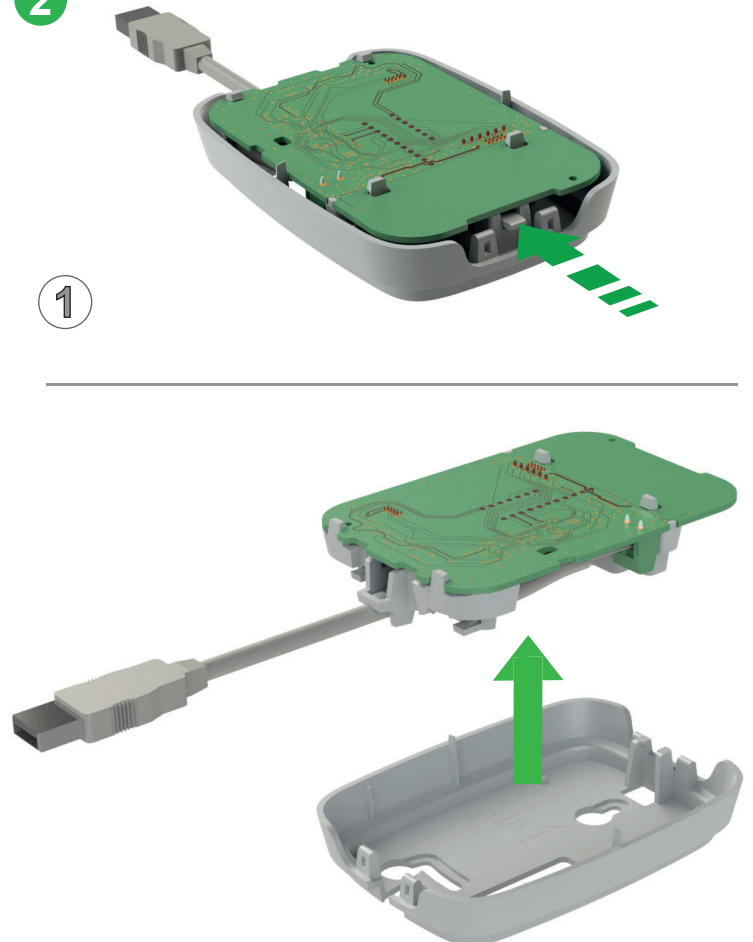

Installation manual
Senseair ExploraPM_{2.5}
LoRaWAN
PM, temperature and relative humidity sensor

IMA9043
Rev 2

Senseair
AsahiKASEI

1

2

2

! NOTE:
Use manual screwdriver to avoid damages on plastic cover.

Senseair AB (headquarter)
 Stationsgatan 12, Box 96, 824 08 Delsbo, Sweden
 Phone: +46-(0)653 – 71 77 70
 www.senseair.com