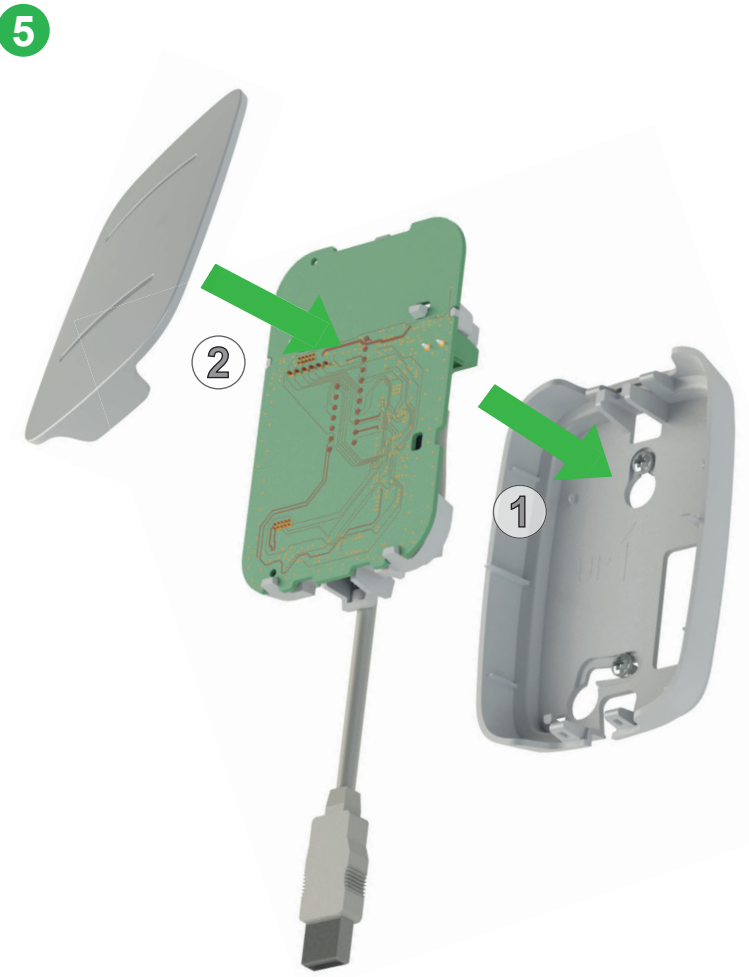

Installation manual
Senseair ExploraPM_{2.5}
LoRaWAN
PM, temperature and relative humidity sensor

IMA9043
Rev 2

Senseair
AsahiKASEI

1

2

2

! NOTE:
Use manual screwdriver to avoid damages on plastic cover.

Senseair AB (headquarter)
 Stationsgatan 12, Box 96, 824 08 Delsbo, Sweden
 Phone: +46-(0)653 – 71 77 70
 www.senseair.com