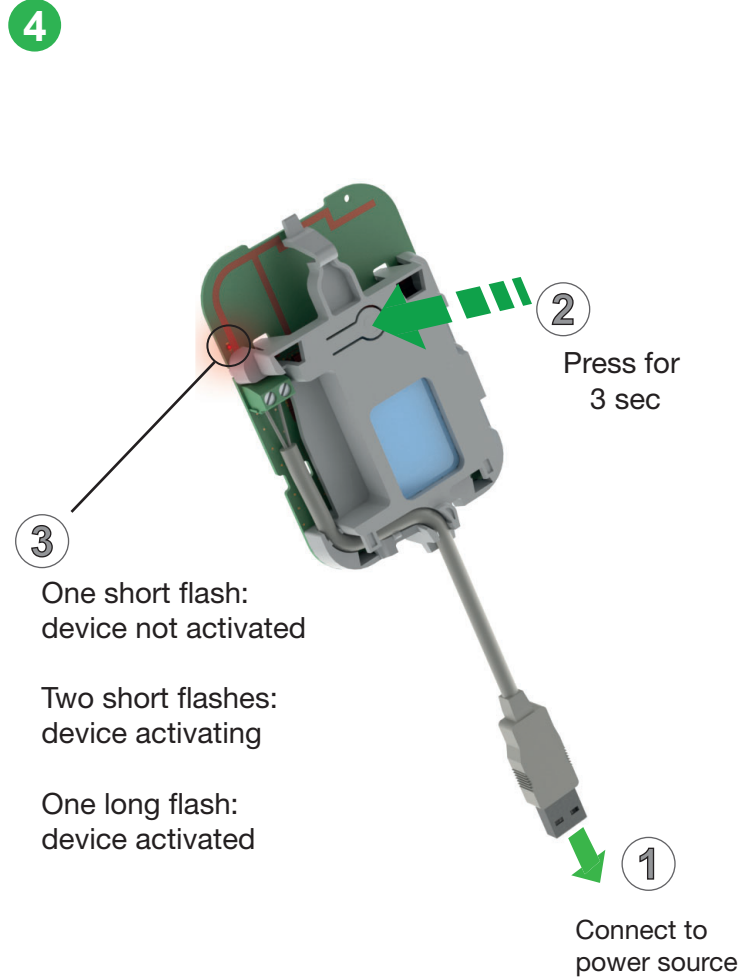

Installation manual
Senseair ExploraPM_{2.5}
LoRaWAN
PM, temperature and relative humidity sensor

IMA9043
Rev 2

Senseair
AsahiKASEI

1

2

2

! NOTE:
Use manual screwdriver to avoid damages on plastic cover.

Senseair AB (headquarter)
 Stationsgatan 12, Box 96, 824 08 Delsbo, Sweden
 Phone: +46-(0)653 – 71 77 70
 www.senseair.com