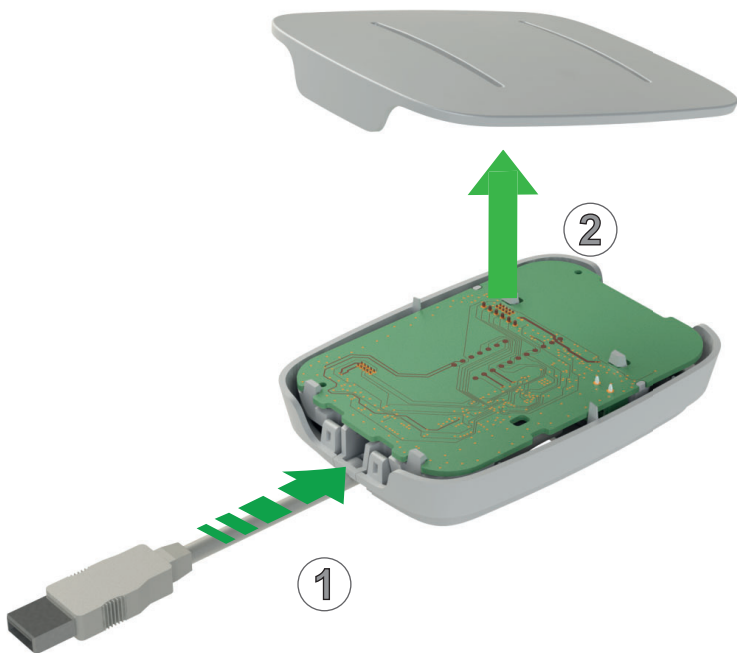

Installation manual
Senseair ExploraPM_{2.5}
LoRaWAN
PM, temperature and relative humidity sensor

IMA9043
Rev 2

Senseair
AsahiKASEI

1

2

2

! NOTE:
Use manual screwdriver to avoid damages on plastic cover.

Senseair AB (headquarter)
 Stationsgatan 12, Box 96, 824 08 Delsbo, Sweden
 Phone: +46-(0)653 – 71 77 70
 www.senseair.com