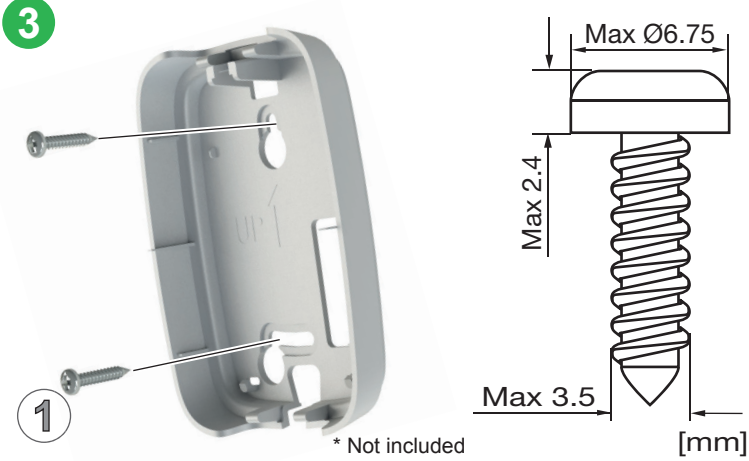

Installation manual
Senseair ExploraPM_{2.5}
LoRaWAN
PM, temperature and relative humidity sensor

IMA9043
Rev 2

Senseair
AsahiKASEI

1

2

2

! NOTE:
Use manual screwdriver to avoid damages on plastic cover.

Senseair AB (headquarter)
 Stationsgatan 12, Box 96, 824 08 Delsbo, Sweden
 Phone: +46-(0)653 – 71 77 70
 www.senseair.com