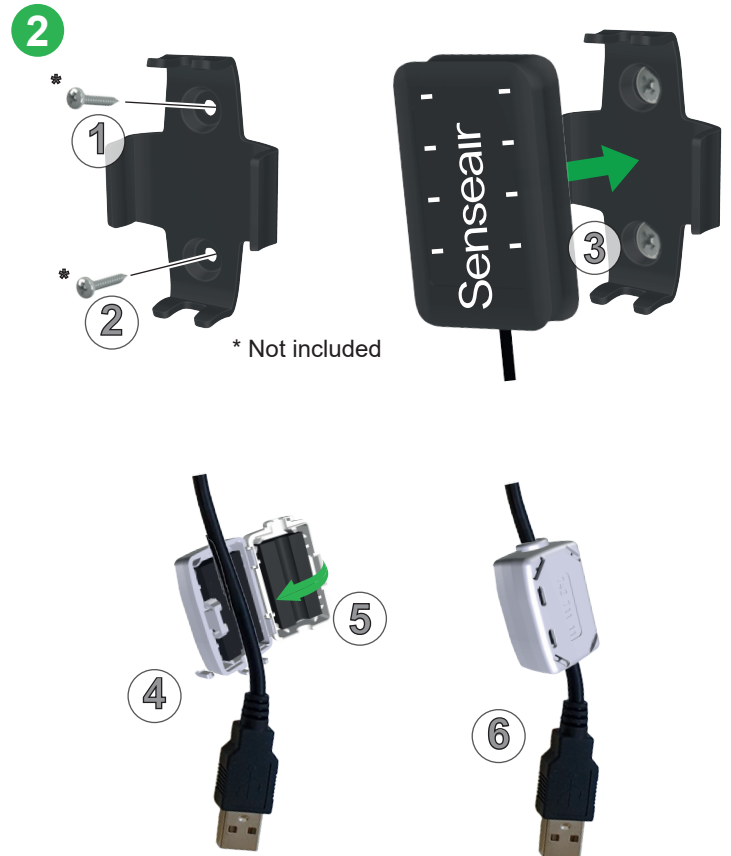

Installation manual
Senseair Go
Public Transportation
Adapter Interlock

IMA11143
Rev 2

Senseair

An Asahi Kasei Group Company

Keep transmitting electronic devices, e.g. mobile phones away from the system, in order to minimise interference.

The input and relay functionality of Senseair Go is configurable.
Contact Senseair for further information.