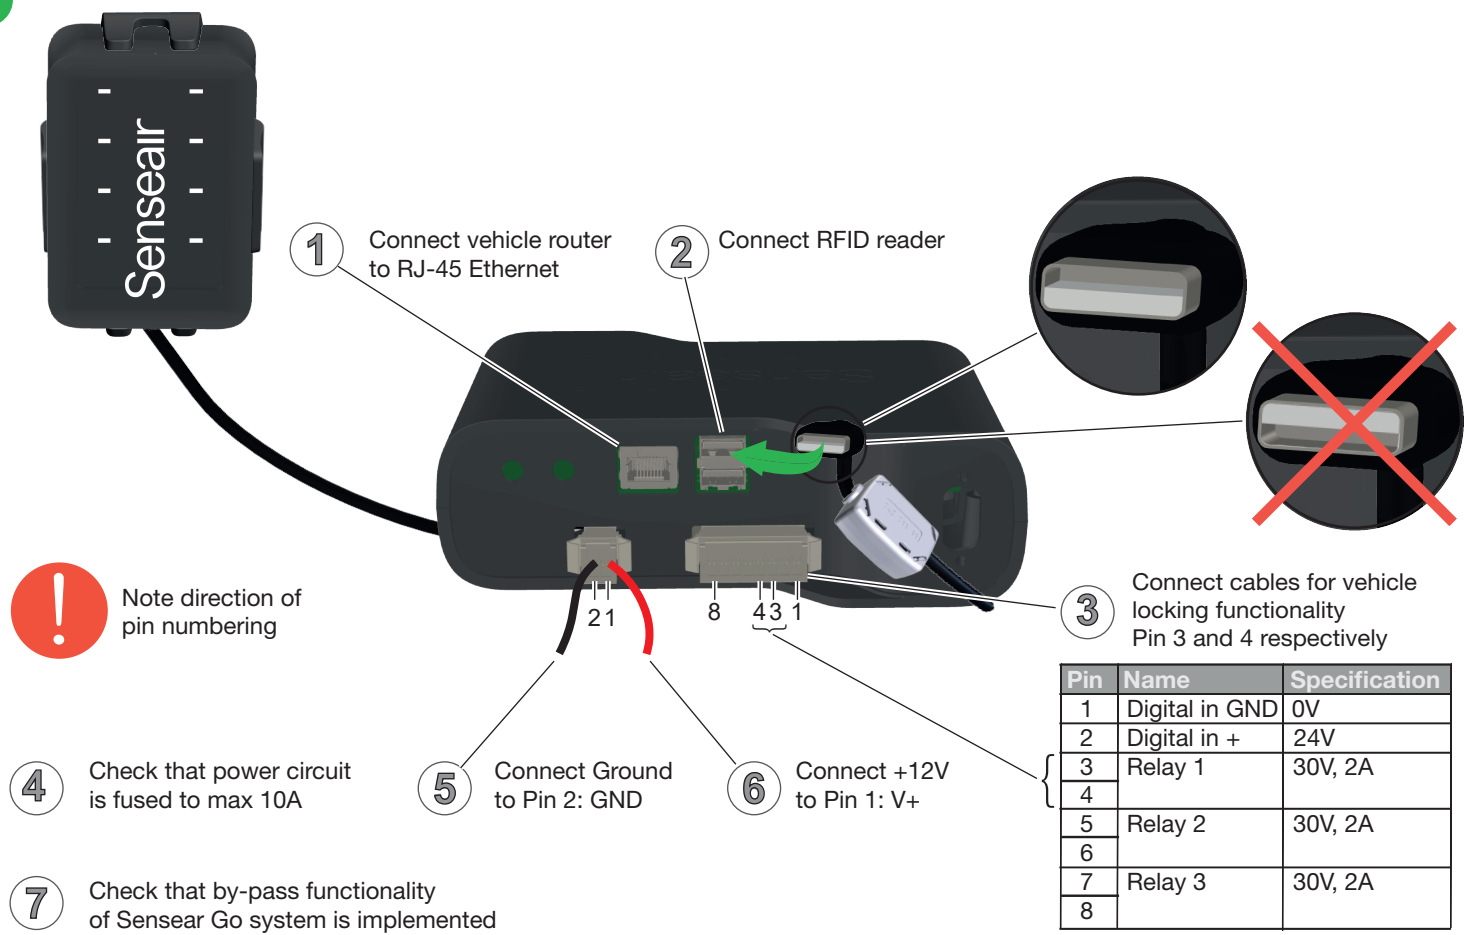

Installation manual
Senseair Go
Public Transportation
Adapter Interlock

IMA11143
Rev 2

Senseair

An Asahi Kasei Group Company

Keep transmitting electronic devices, e.g. mobile phones away from the system, in order to minimise interference.

The input and relay functionality of Senseair Go is configurable.
Contact Senseair for further information.